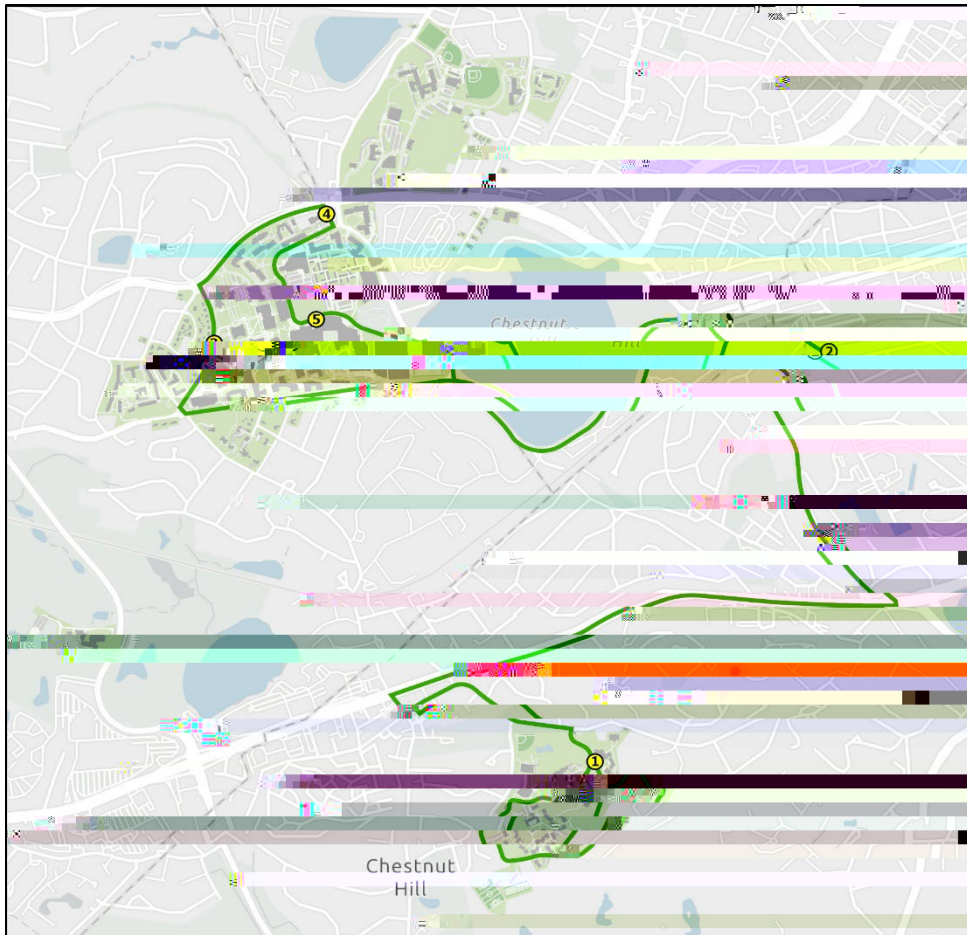

# BCS Shuttle

**Monday - Friday**  
 2:00 PM – 10:00 PM  
 Every 30-35 minutes

1. Messina College
2. Reservoir T stop
3. College Rd.
4. St. Ignatius church
2. Reservoir T stop

**Weekends**

**Saturday/Sunday AM**  
 10:00 AM – 1:00 PM  
 Every 30-35 minutes

1. Messina College
2. Reservoir T stop
3. College Rd.
5. Conte Forum
- 2.

Please Note: Times are approximate. Traffic and weather may cause delays